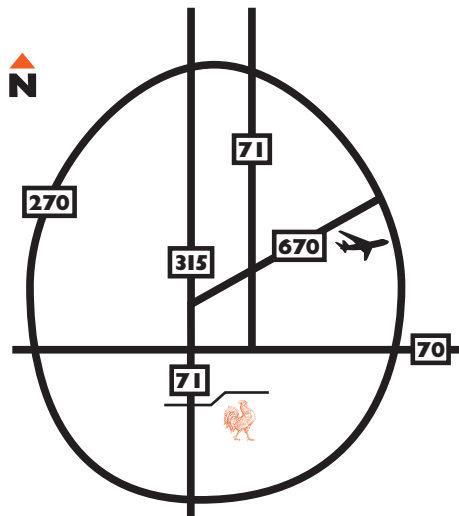

Go STRAIGHT to I-670 WEST toward Columbus

Take I-670 WEST to 315 SOUTH

Take 315 SOUTH to I-71 SOUTH to the GREENLAWN AVE. exit

Turn LEFT on GREENLAWN AVE.

Stay in left lane on GREENLAWN AVE. through the HIGH ST. intersection

You are now on THURMAN AVE.

Turn RIGHT on 4TH ST. (building is on the corner of THURMAN AVE. and 4TH ST.)

Turn RIGHT into Big Red Rooster VISITOR PARKING

COLUMBUS

DETAIL

121 Thurman Avenue  
 Columbus, OH 43206  
 614 255-0200 Tel  
 614 255-0205 Fax

**BIG RED ROOSTER**

WHERE YOU WILL FIND US ▶

**FROM THE NORTH**

Take 315 SOUTH to I-71 SOUTH to the GREENLAWN AVE. exit  
 Turn LEFT on GREENLAWN AVE.  
 Stay in left lane on GREENLAWN AVE. through the HIGH ST. intersection  
 You are now on THURMAN AVE.  
 Turn RIGHT on 4TH ST. (building is on the corner of THURMAN AVE. and 4TH ST.)  
 Turn RIGHT into Big Red Rooster VISITOR PARKING