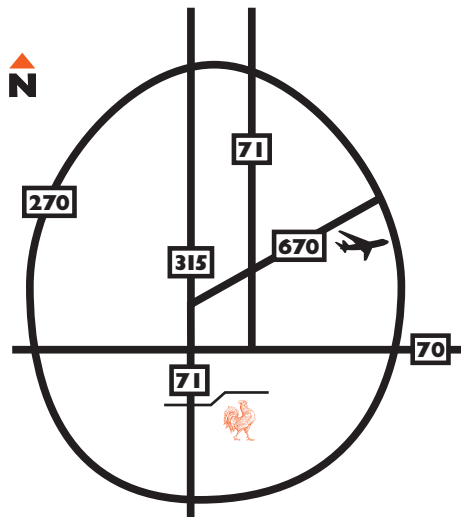

121 Thurman Avenue
Columbus, OH 43206
614 255-0200 Tel
614 255-0205 Fax

BIG RED ROOSTER

WHERE YOU WILL FIND US ▶

FROM THE NORTH

Take 315 SOUTH to I-71 SOUTH to the GREENLAWN AVE. exit
Turn LEFT on GREENLAWN AVE.
Stay in left lane on GREENLAWN AVE. through the HIGH ST. intersection
You are now on THURMAN AVE.
Turn RIGHT on 4TH ST. (building is on the corner of THURMAN AVE. and 4TH ST.)
Turn RIGHT into Big Red Rooster VISITOR PARKING

FROM THE EAST

Take I-70 WEST to I-71 SOUTH
Take I-71 SOUTH to the GREENLAWN AVE. exit
Turn LEFT on GREENLAWN AVE.
Stay in left lane on GREENLAWN AVE. through the HIGH ST. intersection
You are now on THURMAN AVE.
Turn RIGHT on 4TH ST. (building is on the corner of THURMAN AVE. and 4TH ST.)
Turn RIGHT into Big Red Rooster VISITOR PARKING

FROM THE SOUTH

Take I-71 NORTH to the GREENLAWN AVE. exit
Turn RIGHT on GREENLAWN AVE.
Stay in left lane on GREENLAWN AVE. through the HIGH ST. intersection
You are now on THURMAN AVE.
Turn RIGHT on 4TH ST. (building is on the corner of THURMAN AVE. and 4TH ST.)
Turn RIGHT into Big Red Rooster VISITOR PARKING

FROM THE WEST

Take I-70 EAST to I-71 SOUTH
Take I-71 SOUTH to the GREENLAWN AVE. exit
Turn LEFT on GREENLAWN AVE.
Stay in left lane on GREENLAWN AVE. through the HIGH ST. intersection
You are now on THURMAN AVE.
Turn RIGHT on 4TH ST. (building is on the corner of THURMAN AVE. and 4TH ST.)
Turn RIGHT into Big Red Rooster VISITOR PARKING

COLUMBUS